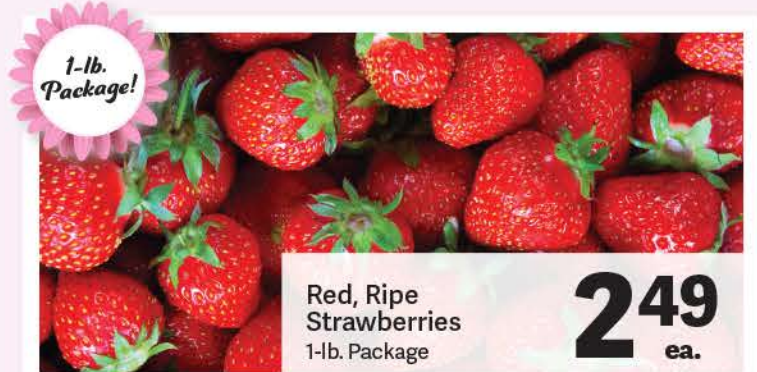

## Fresh Produce

Fresh, Tender Asparagus

**249** lb.

Red, Ripe Strawberries  
1-lb. Package

**249** ea.

On-The-Vine Tomatoes

**129** lb.

Doritos or Baked Lay's Chips  
Selected Vtys., 6 to 10.75-oz.