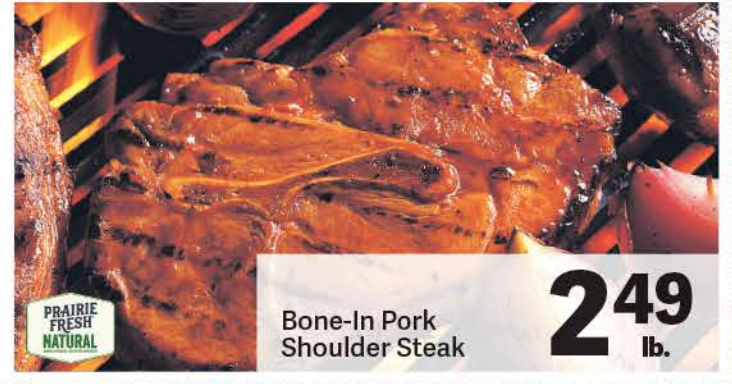

360-832-3663

Open 9am-6pm

Fresh Meat & Produce Daily!

WE ACCEPT ALL MAJOR CREDIT CARDS

AD DATES EFFECTIVE JUNE 12 - 18, 2024

FRESH MEATS

Boneless Beef Country Style Ribs
USDA Choice **4.49** lb.

Bone-In Pork Shoulder Steak **2.49** lb.

Draper Valley Farms Chicken Wings
Northwest Grown **2.99** lb.

GO PAPERLESS!

SIGN UP TO GET AN EMAIL OF OUR WEEKLY ADS

HAPPY *Fathers Day*

FRESH PRODUCE

1-lb. Package!

Red, Ripe Strawberries
1-lb. Package **2.39** ea.